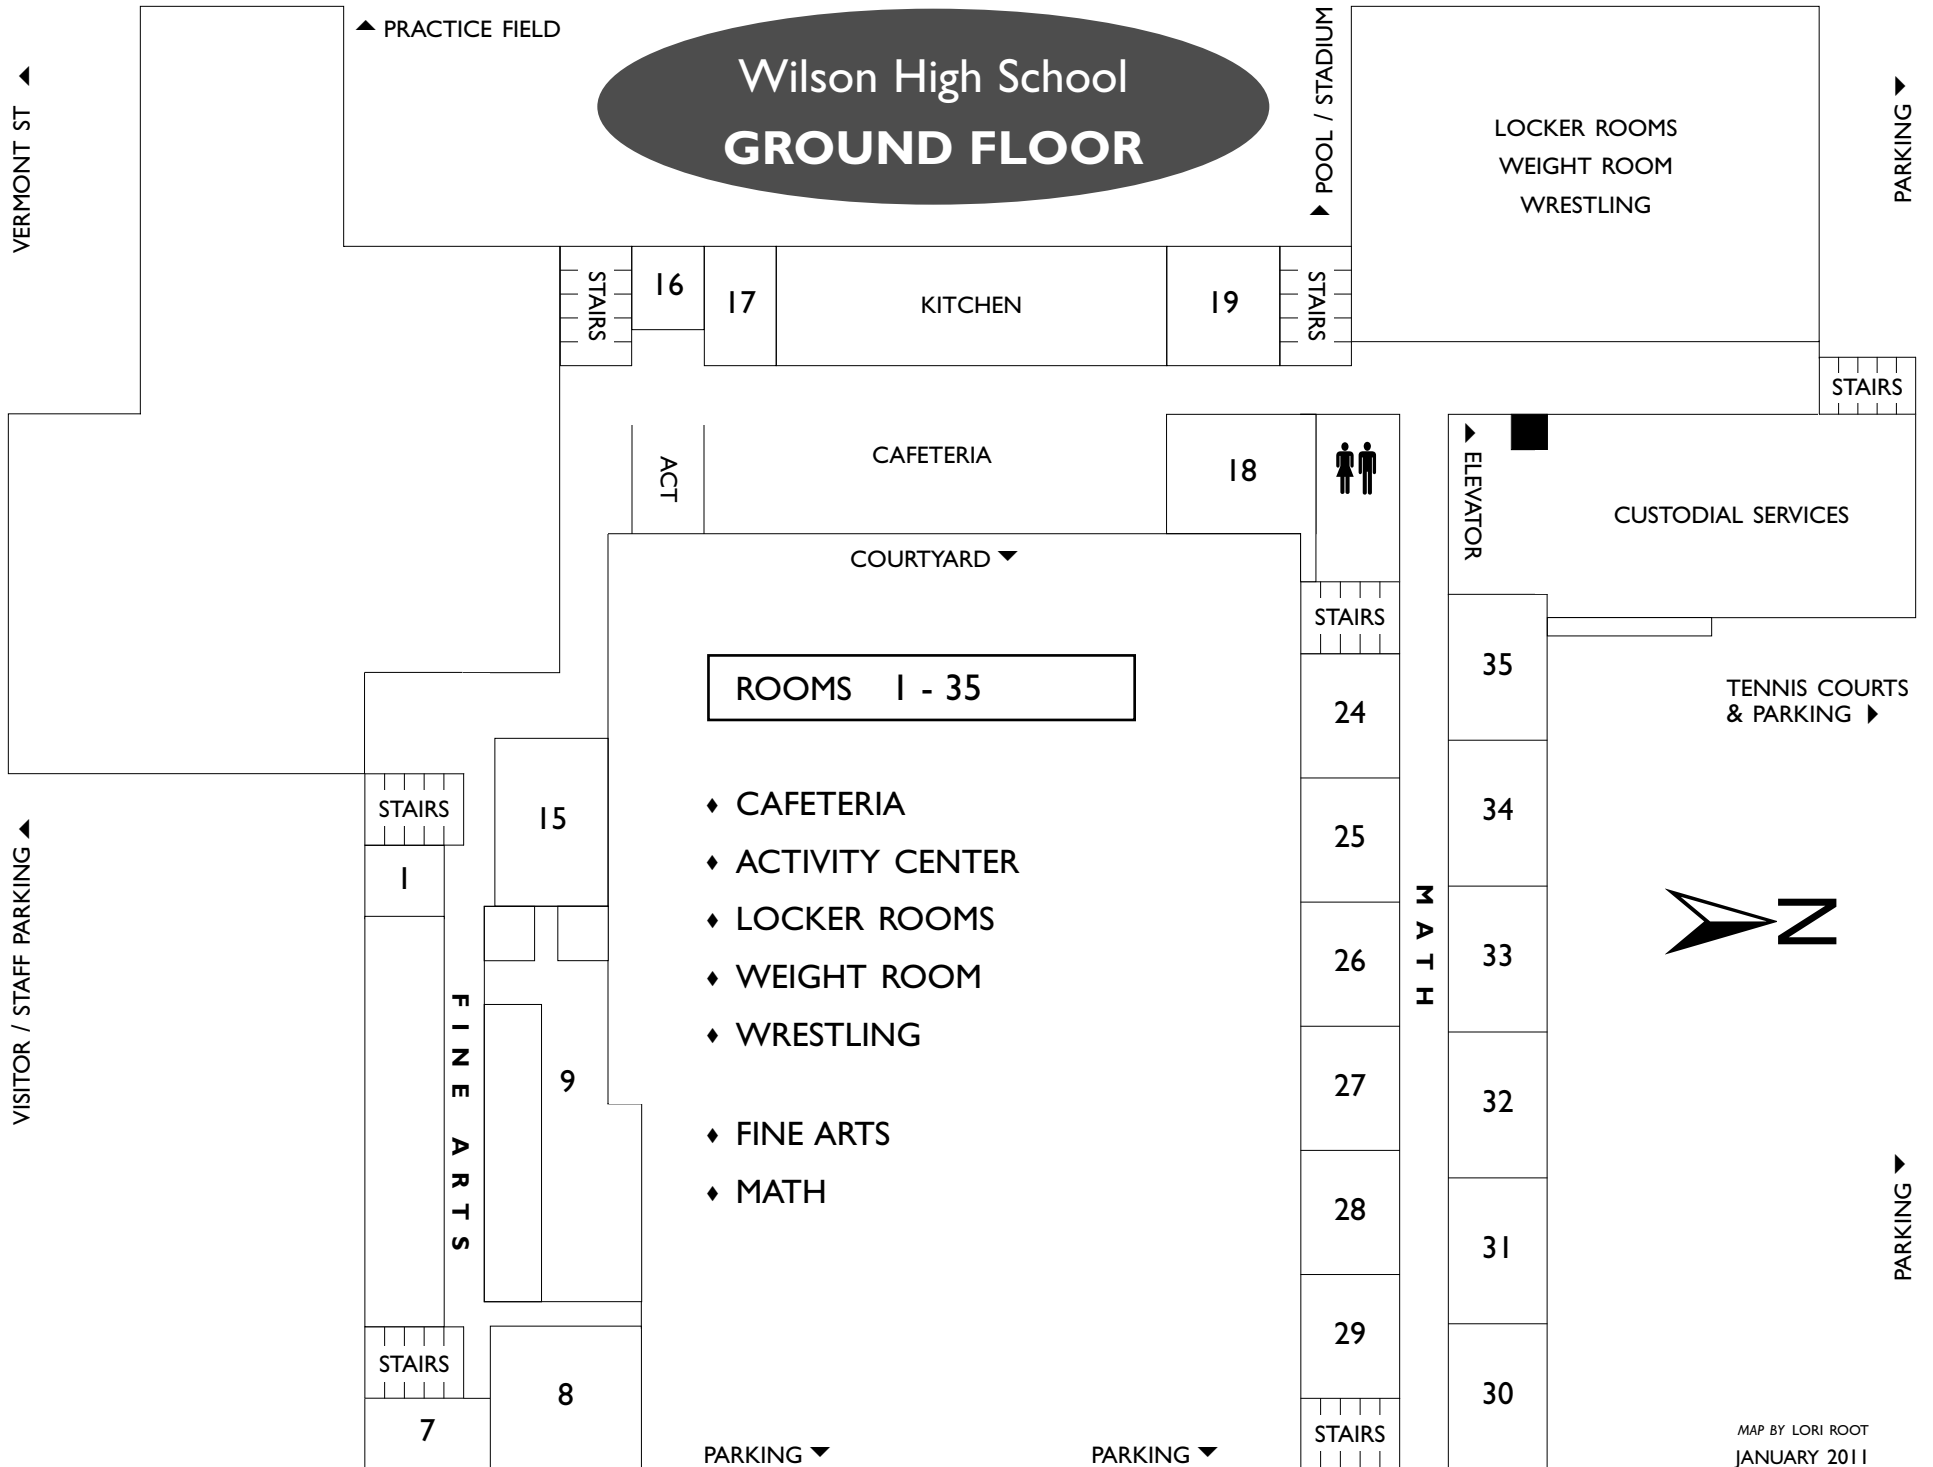

Wilson High School GROUND FLOOR

- ◆ ROOMS 1 - 35
- ◆ CAFETERIA
- ◆ ACTIVITY CENTER
- ◆ LOCKER ROOMS
- ◆ WEIGHT ROOM
- ◆ WRESTLING
- ◆ FINE ARTS
- ◆ MATH