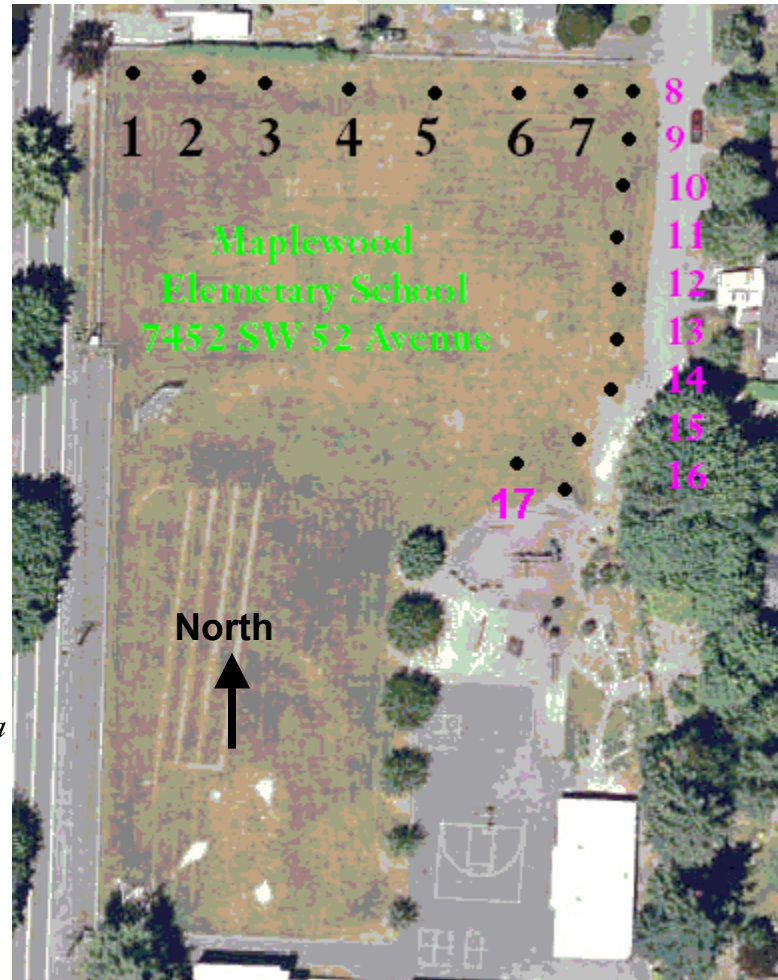

Maplewood Tree Planting

7552 SW 52nd Avenue Portland Oregon

Planted April 2006 by Portland Parks & Recreation – Neighborhood Tree Liaisons,
with help from Grant High School Ecology Club, Maplewood Elementary school and the Maplewood neighborhood.

- 1 October Glory Maple, *Acer rubrum*
- 2 Oregon White Oak, *Quercus garryana*,
- 3 Harvest Gold Linden,
Tilia Cordata x mongolica ‘Harvest Gold’
- 4 Magnifica Hackberry, *Celtis* ‘Magnifica’
- 5 Empty
- 6 Western hemlock, *Tsuga heterophylla*
- 7 Pacific Madrone, *Arbutus menziesii*
- 8 Autumn Gold Ginkgo, *Ginkgo Biloba*
- 9 Eastern Larch, *Larix Laricina*
- 10 Bloodgood London Planetree,
Platanus x arecifolia ‘Bloodgood’,
- 11 Autumn Gold Ginkgo, *Ginkgo Biloba*
- 12 Regent Japanese Pagodatree, *Sophora japonica*
- 13 *Quercus Coccinea*, Scarlet Oak
- 14 Jacquemontii Birch, *Betula Jacquemontii*
- 15 Katsura Tree, *Cercidiphyllum japonicum*,
- 16 Samaritan Kousa Dogwood,
Cornus Kousa ‘Samaritan’
- 17 Oregon White Oak, *Quercus garryana*,