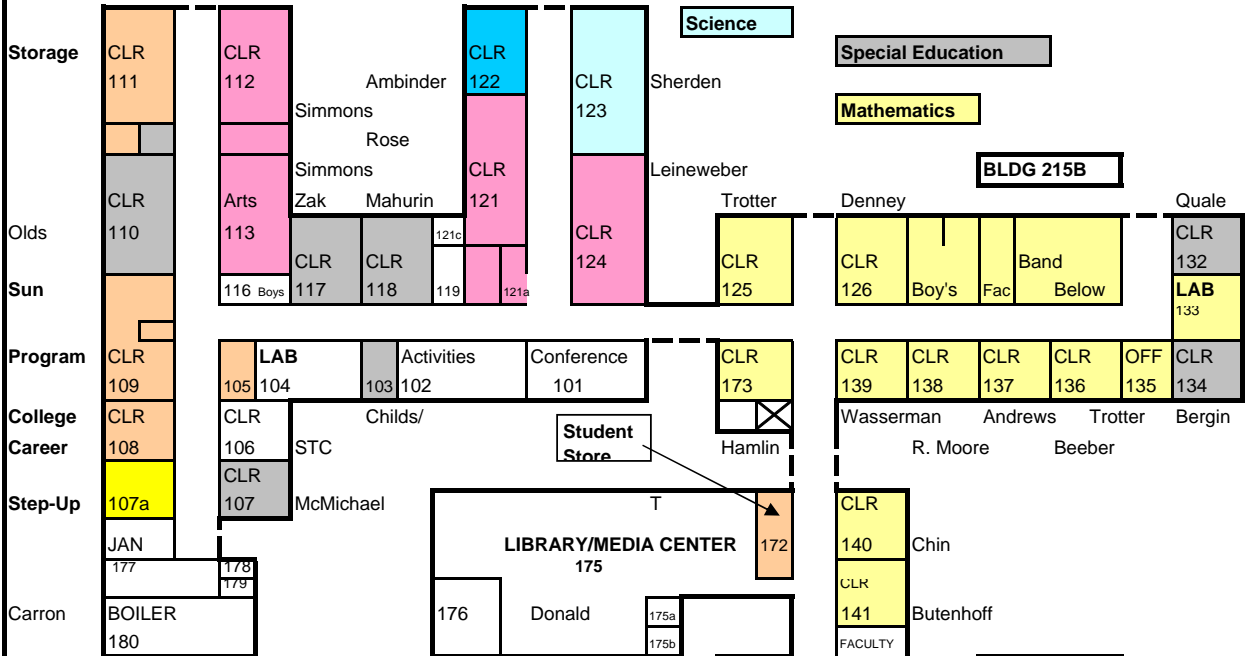

FRANKLIN HIGH SCHOOL

First Floor Building Plan

Room Assignments

Bl'dg Square Footage: 204,879

METALS SHOP
V3

Mannenbach

WOODSHOP
V4

V2 Storage

BLDG 215F

V1 Sm. Eng.

Arts/Electives

W
O
O
D
W
A
R
D

S
T
R
E
E
T

- 153 Mabe/Geisbrecht
- 154 Johnson
- 154 Dygert
- 154 A Conference
- 154 B Tran
- 154 C Headly
- 154 D Vaugh-Edmonds
- 154 E Pope
- 154 F Albertson
- 154 G Solomon
- 154 H Storage
- 154 J Aman
- 154 K New Psychologist

Front Door →

MOORE

GYMNASIUM
G101

BLDG 215E

PE and Health

BLDG 215C