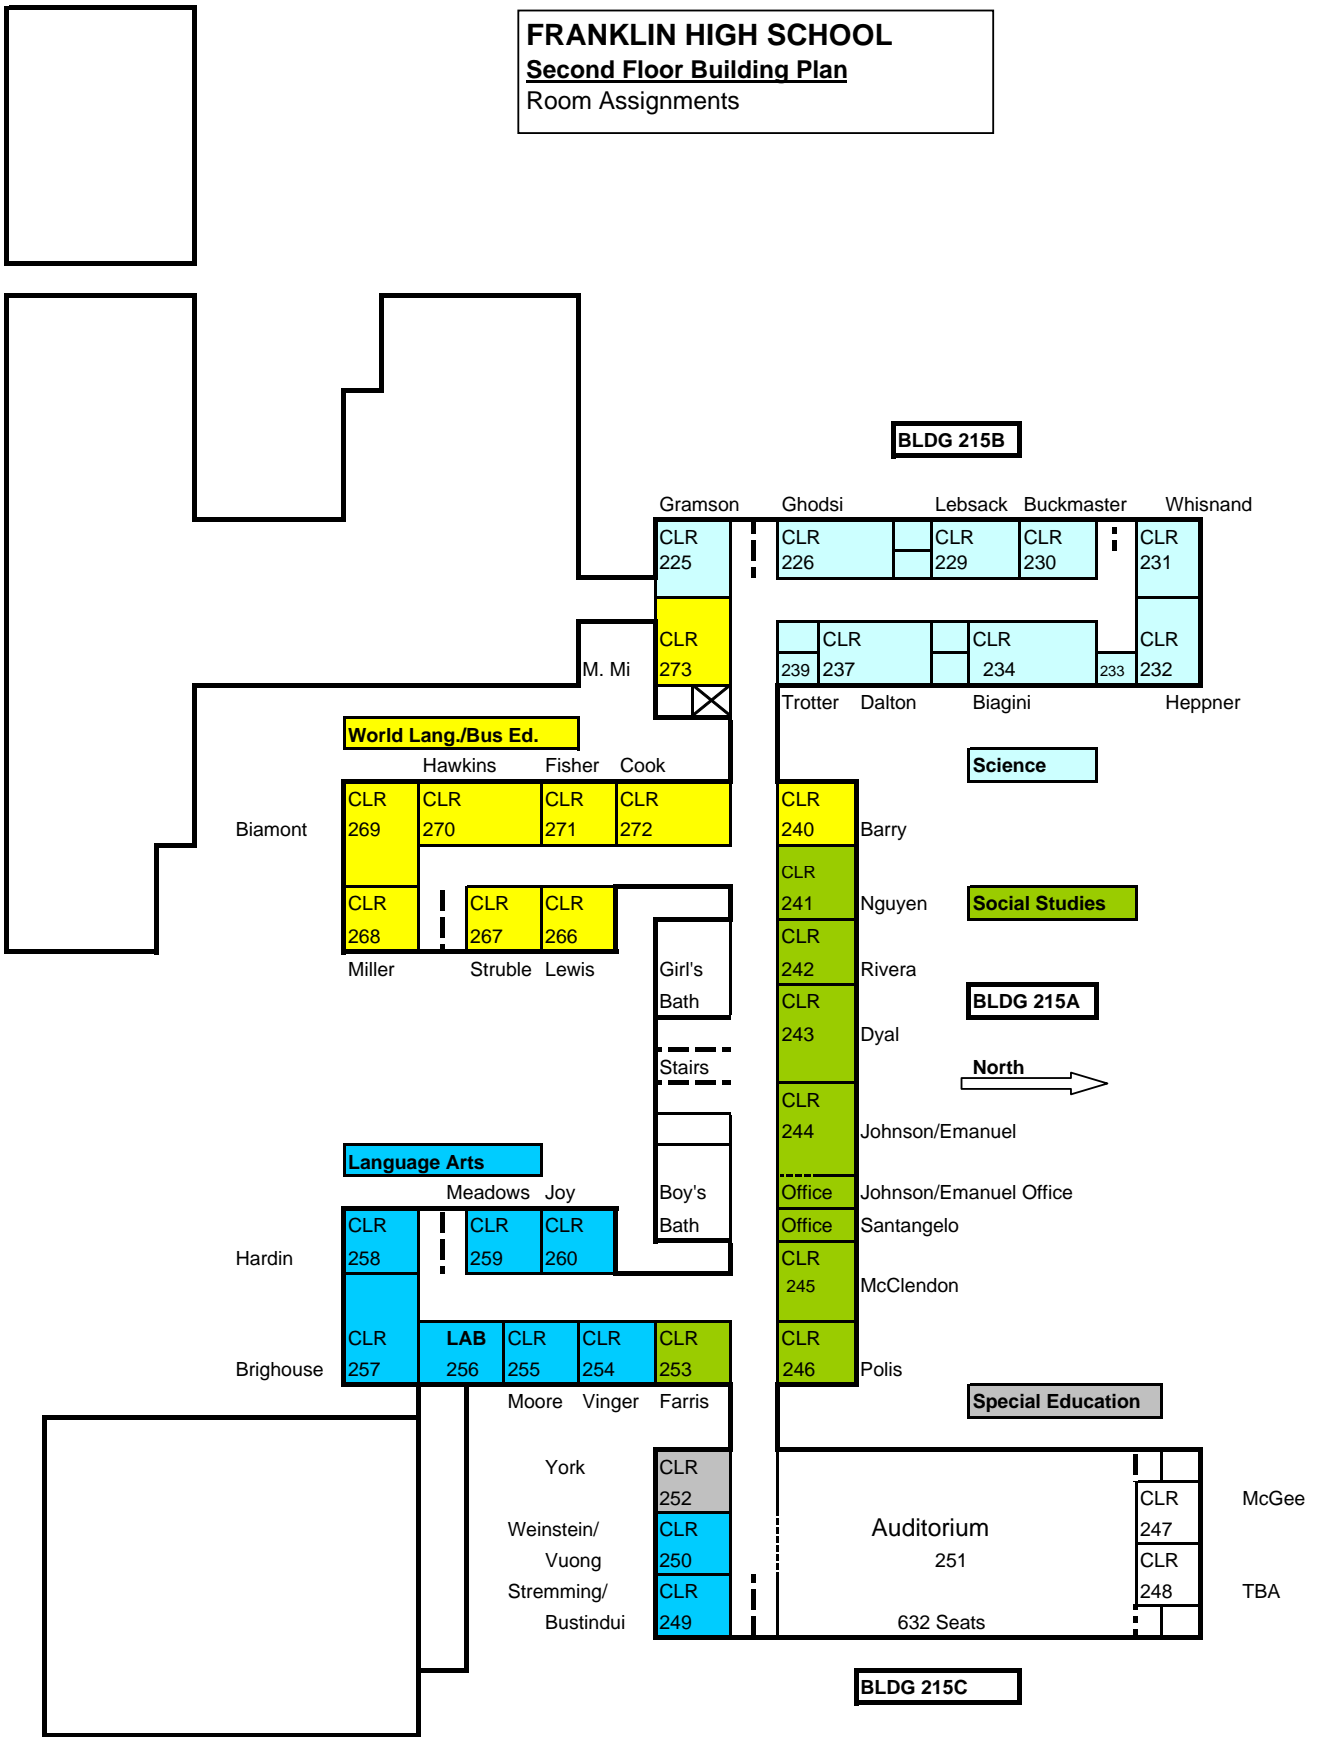

FRANKLIN HIGH SCHOOL

First Floor Building Plan

Room Assignments

Bl'dg Square Footage: 204,879

METALS SHOP
V3

Mannenbach

WOODSHOP
V4

V2 Storage

Front Door →

MOORE

GYMNASIUM
G101

BLDG 215E

PE and Health

BLDG 215C

FRANKLIN HIGH SCHOOL
Second Floor Building Plan
 Room Assignments

FRANKLIN HIGH SCHOOL
Basement Building Plan
 Room Assignments

Mannenbach

BLDG 215F