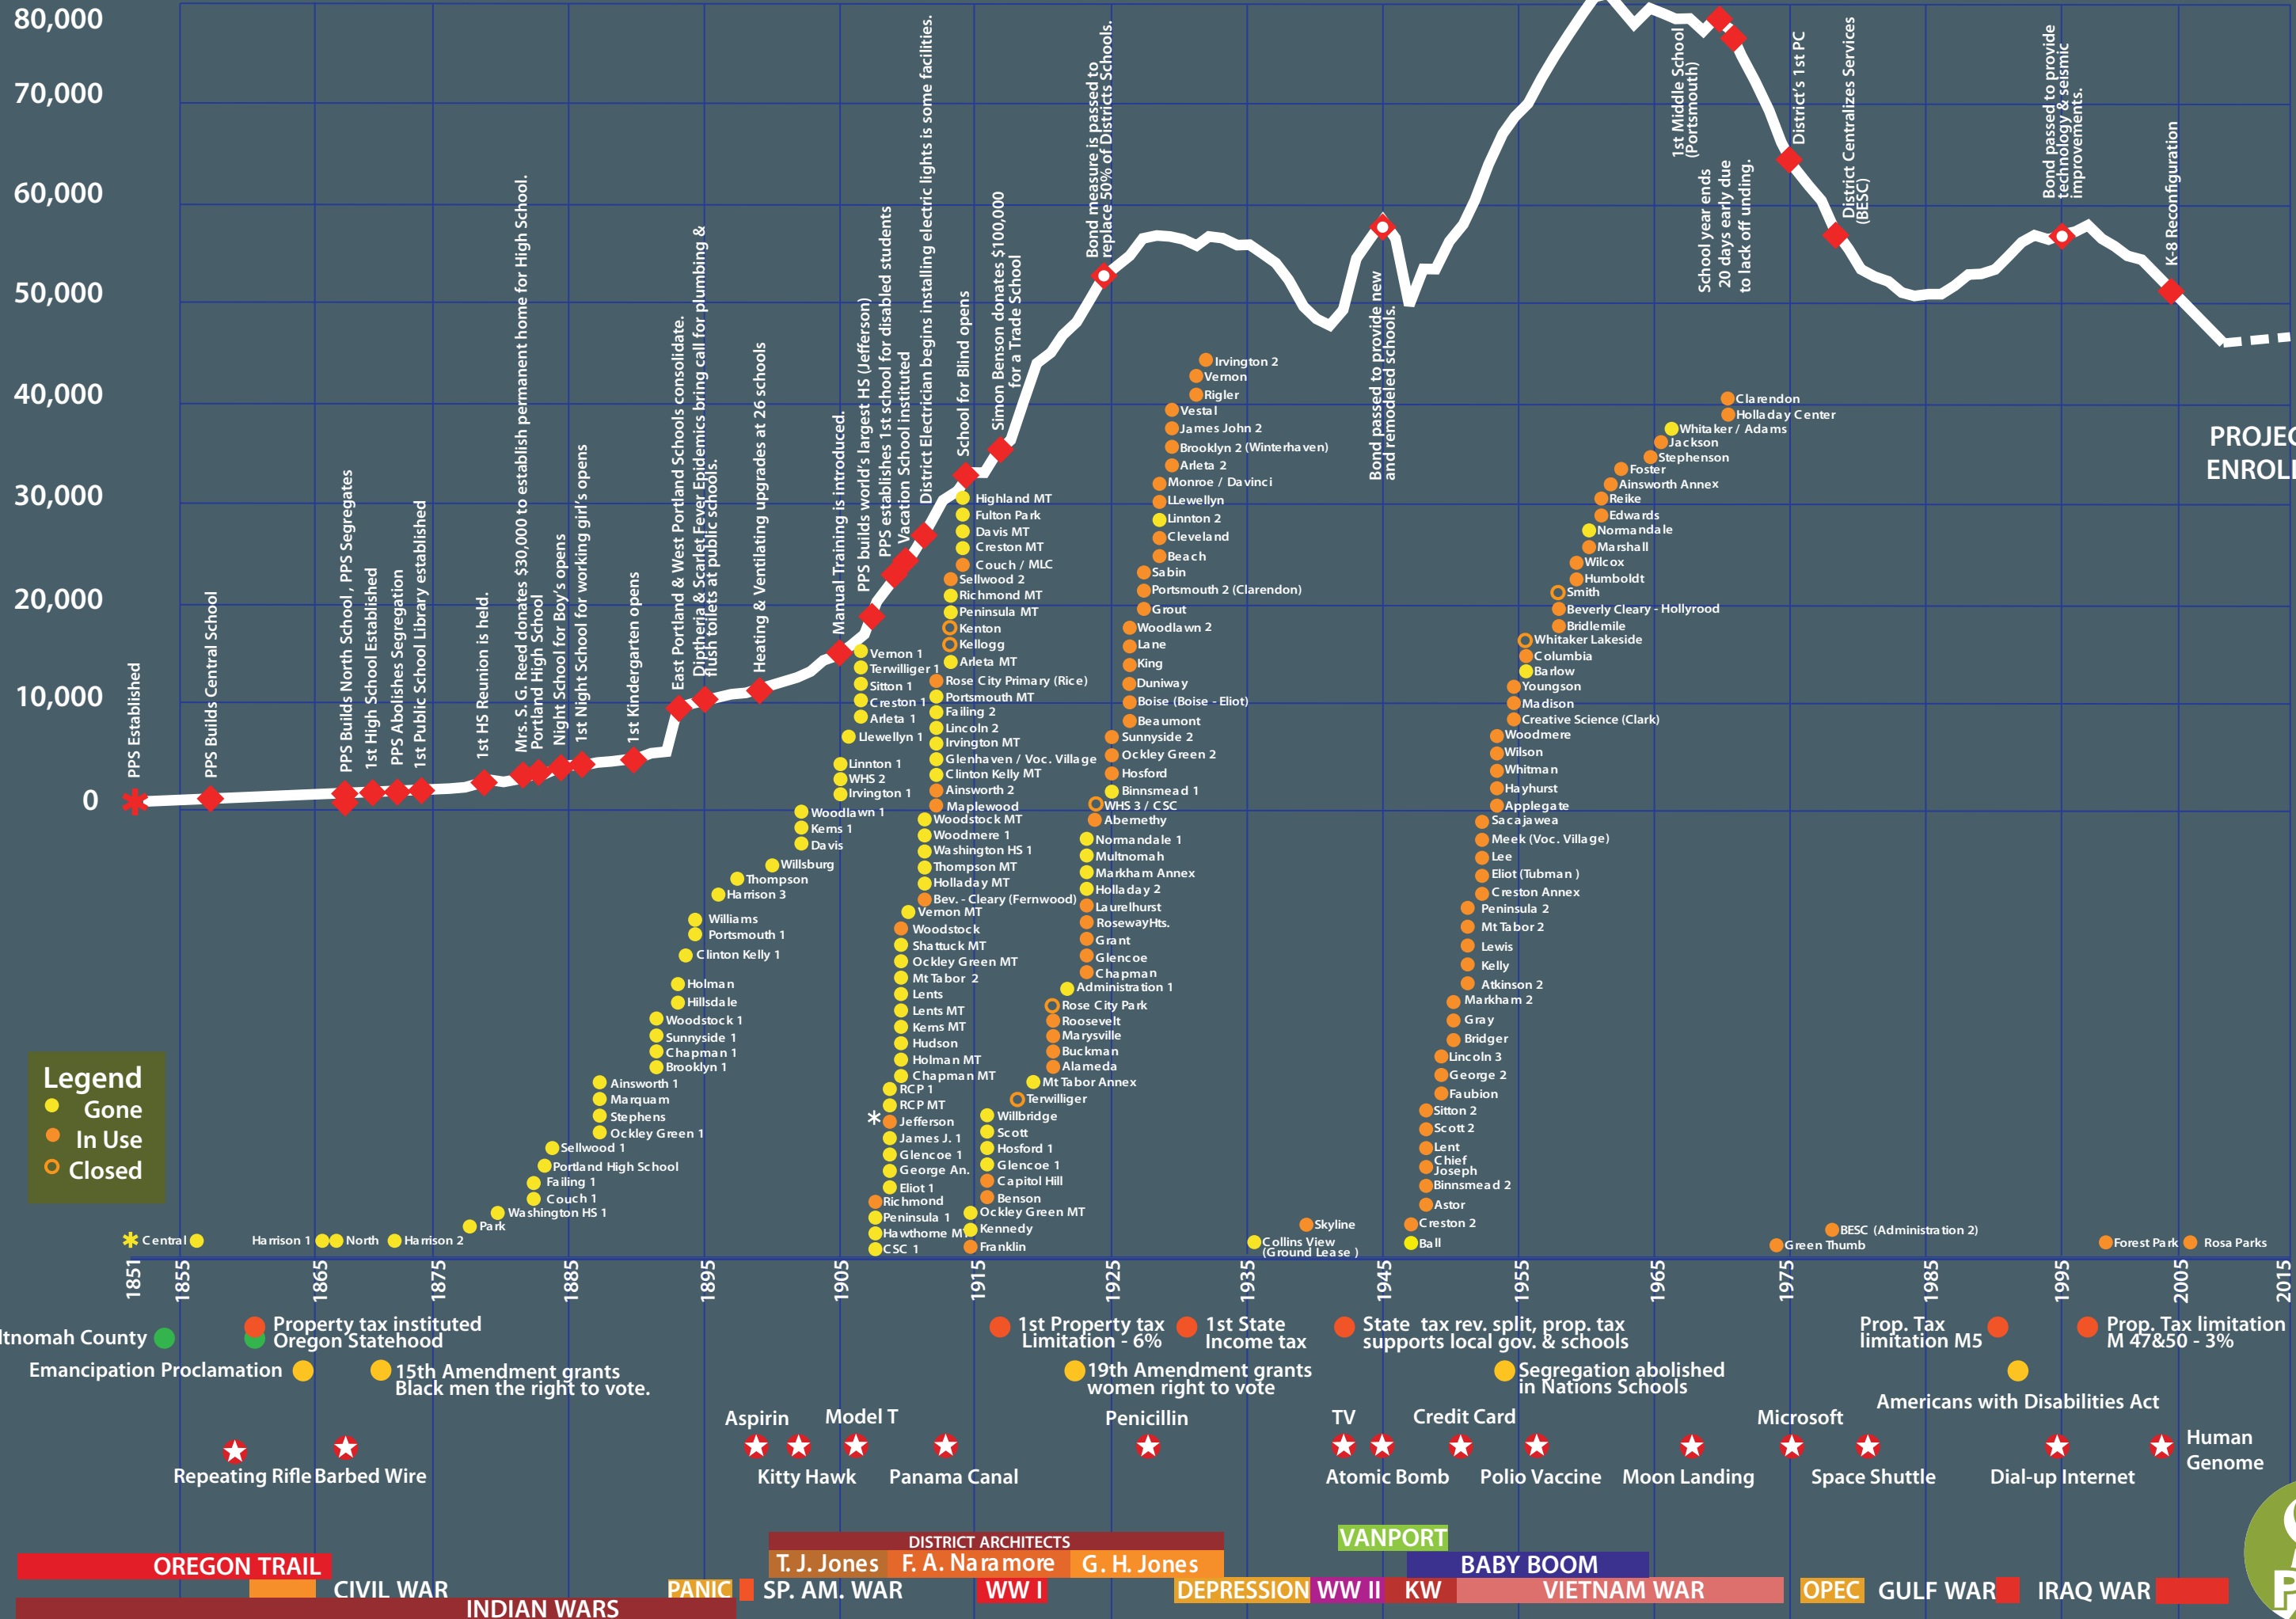

PORTLAND PUBLIC SCHOOLS ENROLLMENT AND BUILDING HISTORY TIMELINE

PROJECTED ENROLLMENT