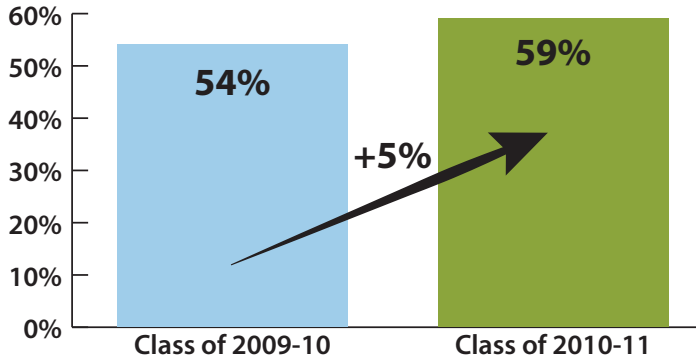

On-time graduation rate 2009-11

Graduation rate gap narrows

Largest gap in grad rate between white students and lowest performing sub-group 2009-11

Gap between White and Hispanic students 2009-11

Cohort class of 2010-11 (3,711 students)