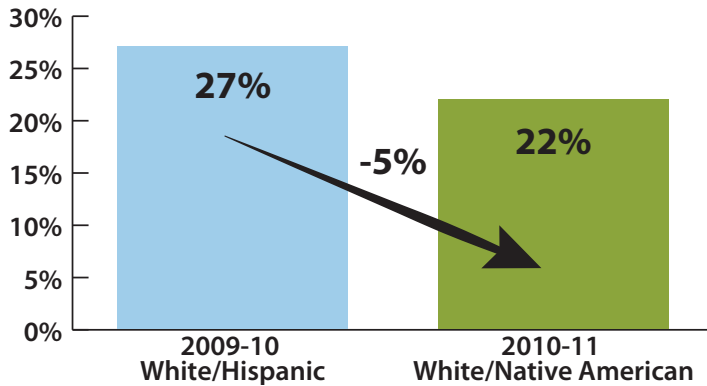

On-time graduation rate 2009-11

Graduation rate gap narrows

Largest gap in grad rate between white students and lowest performing sub-group 2009-11

Gap between White and Hispanic students 2009-11

Cohort class of 2010-11 (3,711 students)