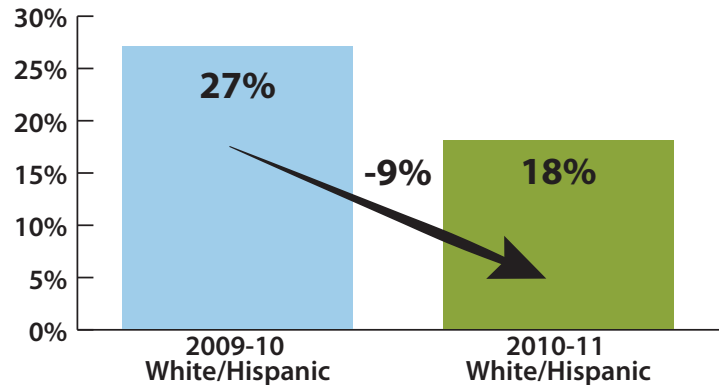

On-time graduation rate 2009-11

Graduation rate gap narrows

Largest gap in grad rate between white students and lowest performing sub-group 2009-11

Gap between White and Hispanic students 2009-11

Cohort class of 2010-11 (3,711 students)