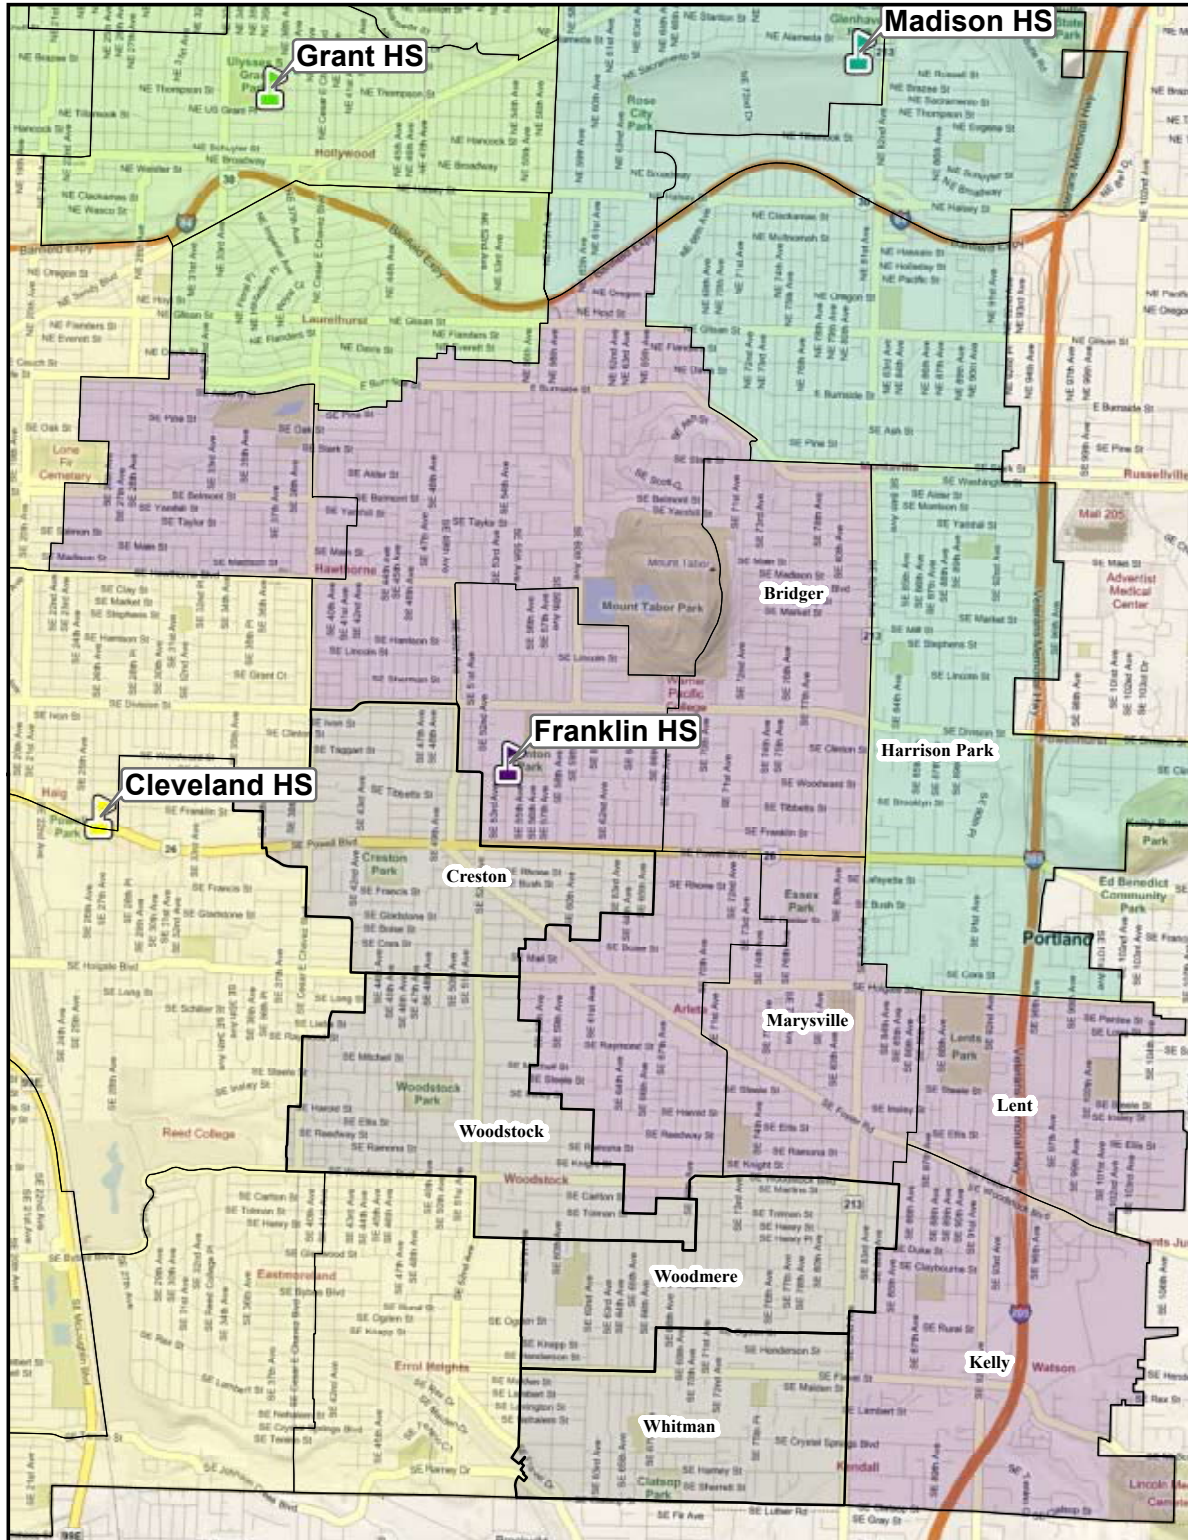

Proposed High School Boundary Changes for Marshall Campus

Legend

2. Assignment to be determined between Cleveland or Franklin
3. Cleveland
4. Franklin
5. Madison
6. Grant

THESE STAFF DOCUMENTS ARE WORKING DRAFTS.

As PPS develops an implementation plan for high school design, staff are researching and evaluating many different hypothetical options for program distribution, school locations and other decisions. Due diligence requires exploring all options prior to staff recommendations for the superintendent's approval and the school boards consideration.

Dugsiyadda Guud ee Portland waa fursado barasho iyo shaqo loo simanyahay.