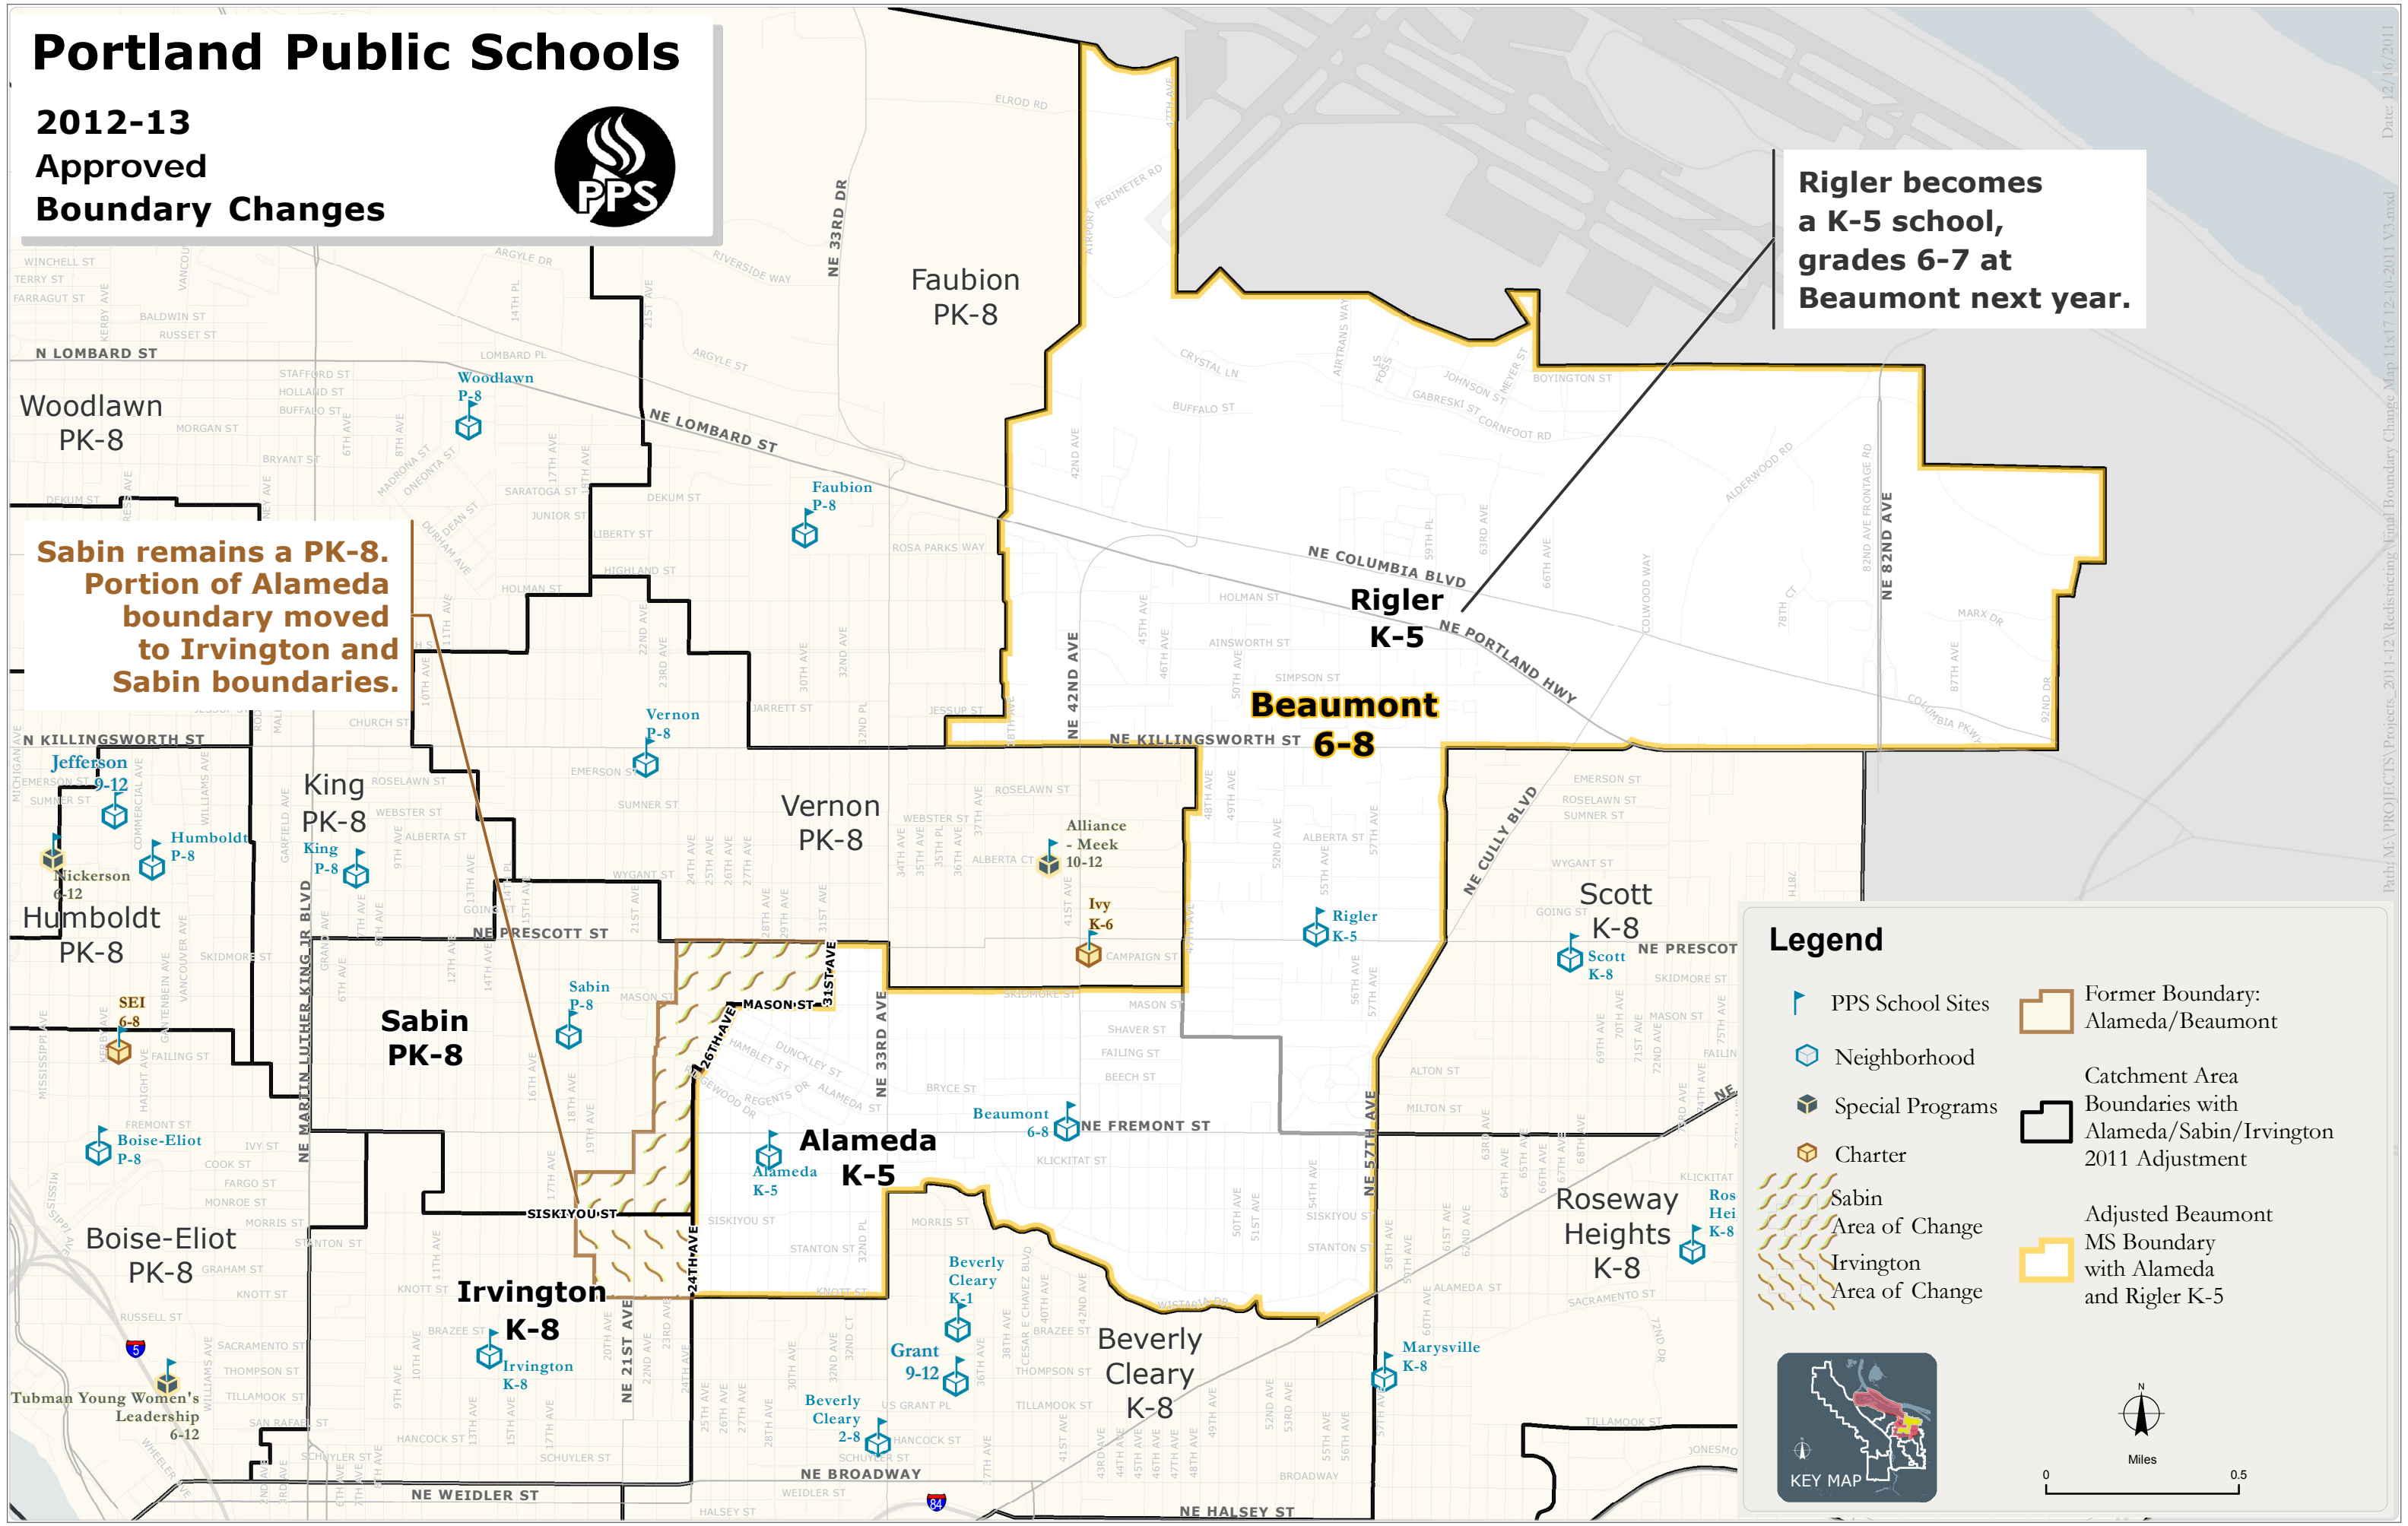

# Portland Public Schools

**2012-13  
Approved  
Boundary Changes**

**Rigler becomes a K-5 school, grades 6-7 at Beaumont next year.**

**Sabin remains a PK-8. Portion of Alameda boundary moved to Irvington and Sabin boundaries.**

### Legend

- PPS School Sites
- Neighborhood
- Special Programs
- Charter
- Sabin Area of Change
- Irvington Area of Change
- Former Boundary: Alameda/Beaumont
- Boundaries with Alameda/Sabin/Irvington 2011 Adjustment
- Adjusted Beaumont MS Boundary with Alameda and Rigler K-5