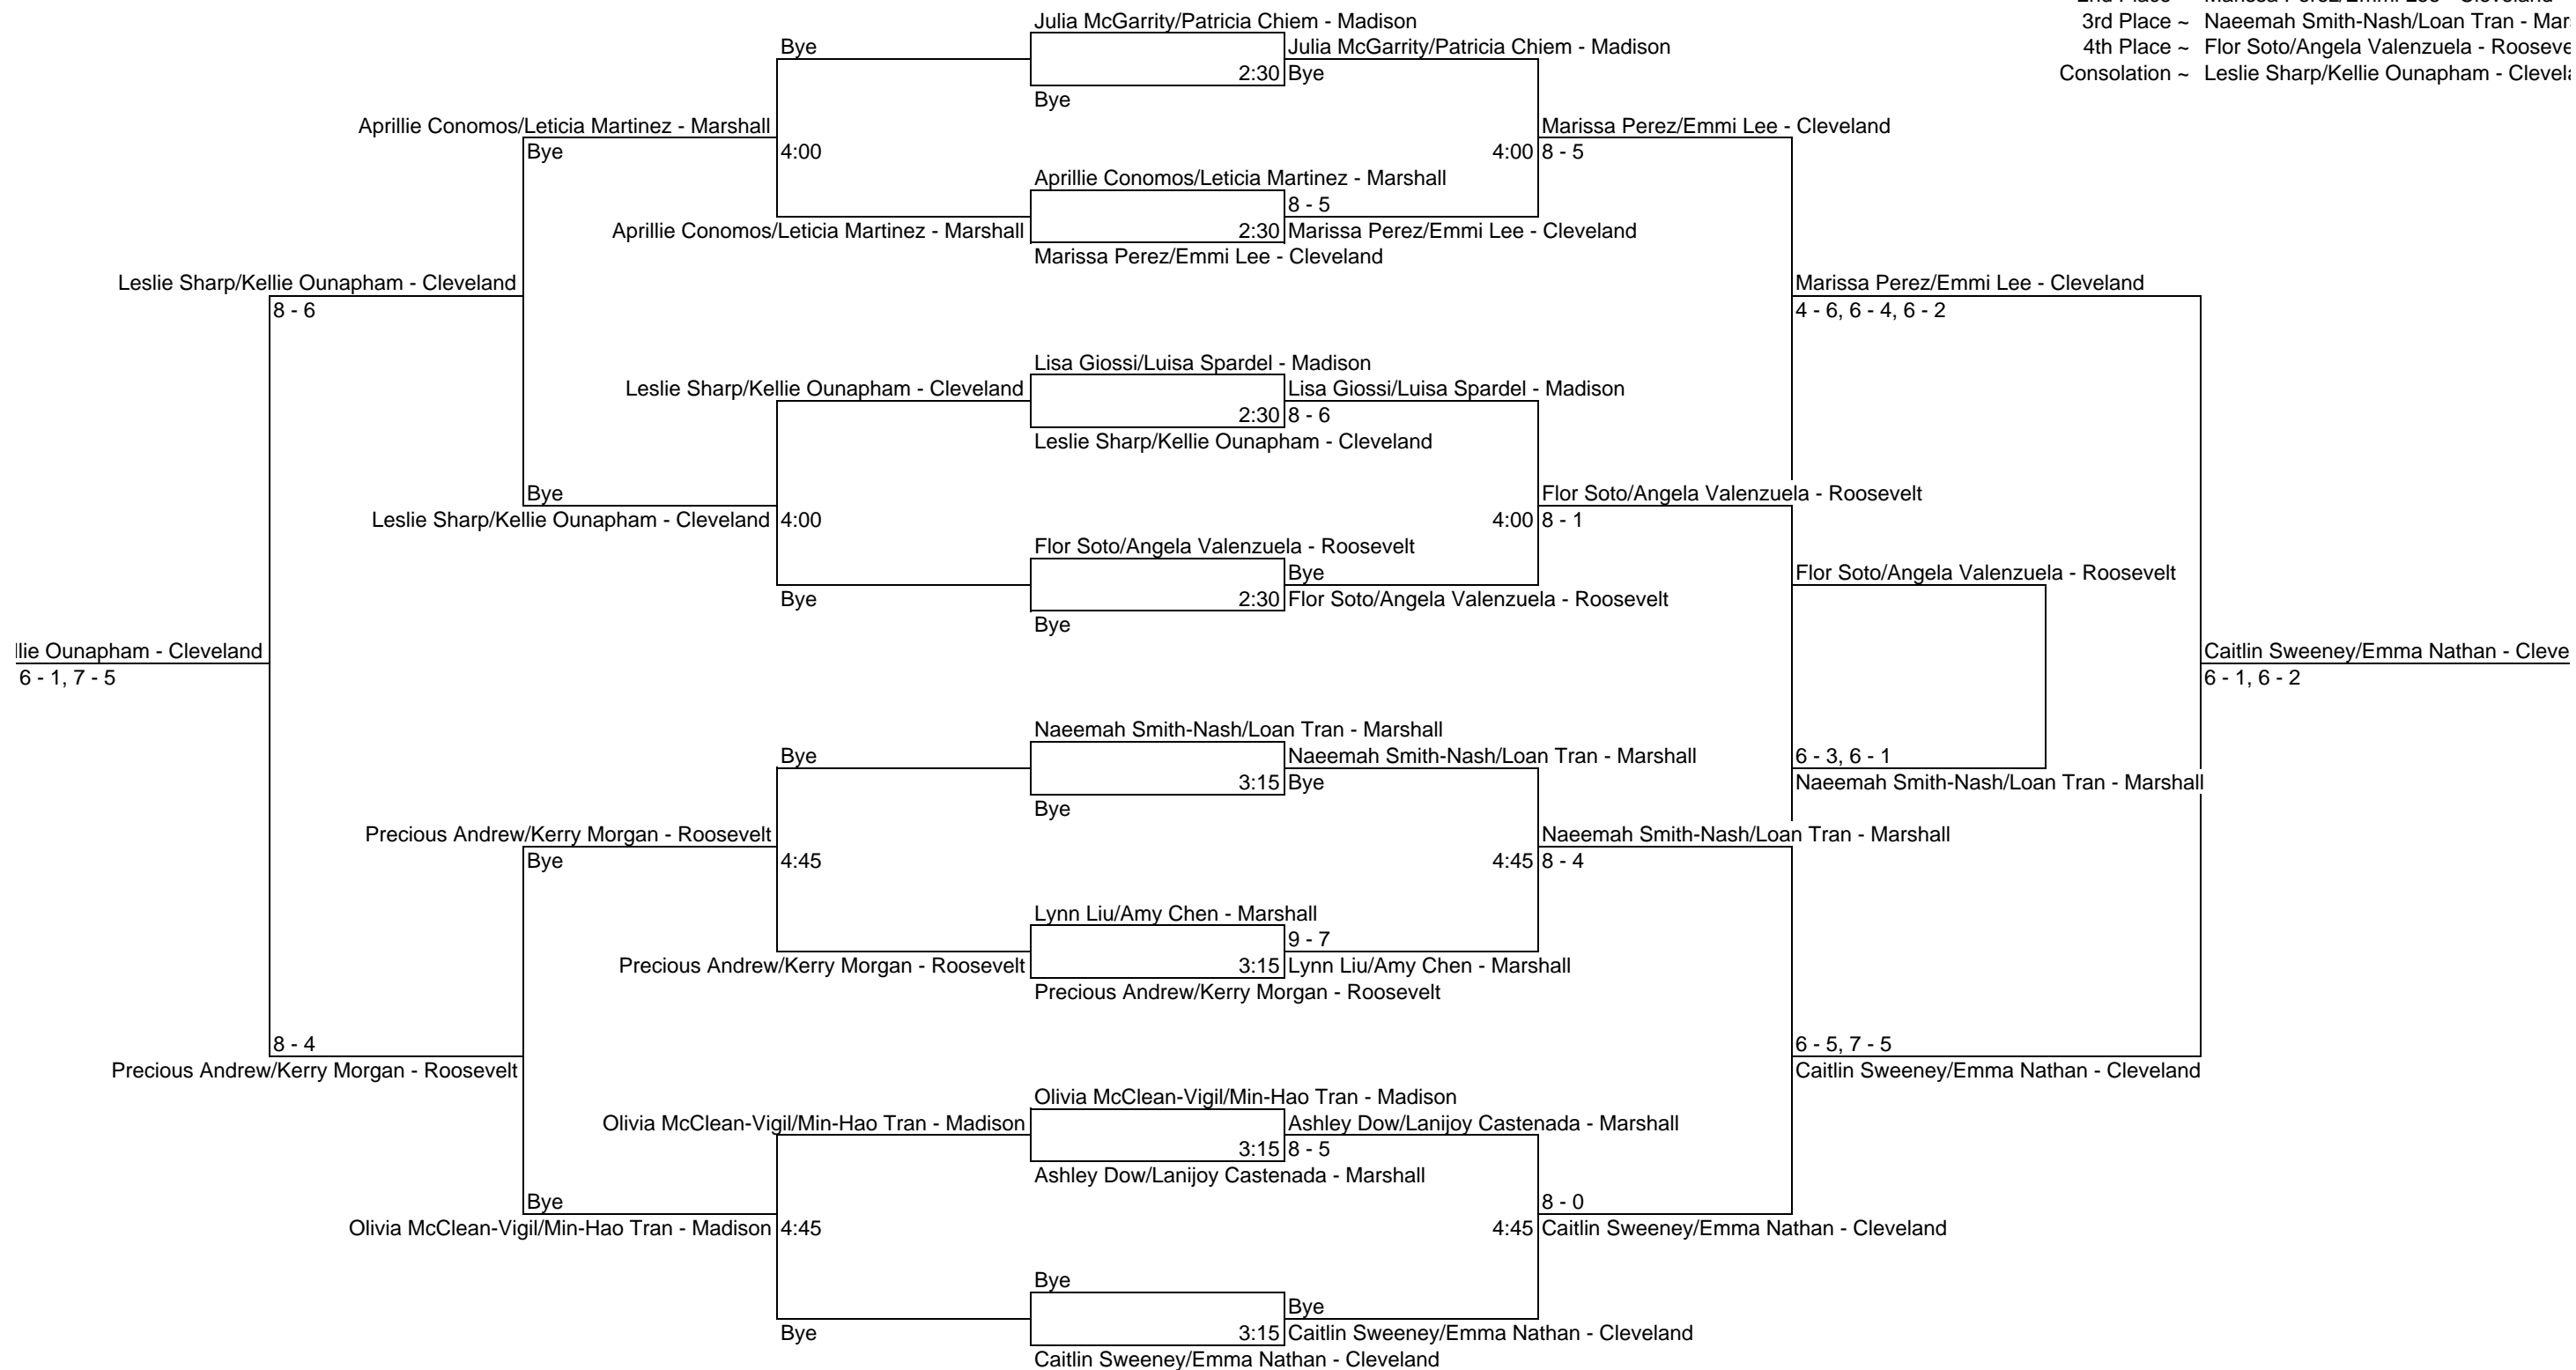

PIL 5A Girl's Doubles Tennis
Portland Tennis Center
April 20 21, 2009

Times are approximate

- 1st Place ~ Caitlin Sweeney/Emma Nathan - Cleve
- 2nd Place ~ Marissa Perez/Emmi Lee - Cleveland
- 3rd Place ~ Naeemah Smith-Nash/Loan Tran - Mar
- 4th Place ~ Flor Soto/Angela Valenzuela - Rooseve
- Consolation ~ Leslie Sharp/Kellie Ounapham - Cleve

***PIL 5A Girl's Doubles Tennis
Portland Tennis Center
April 20 21, 2009***

land
shall
at
and

land