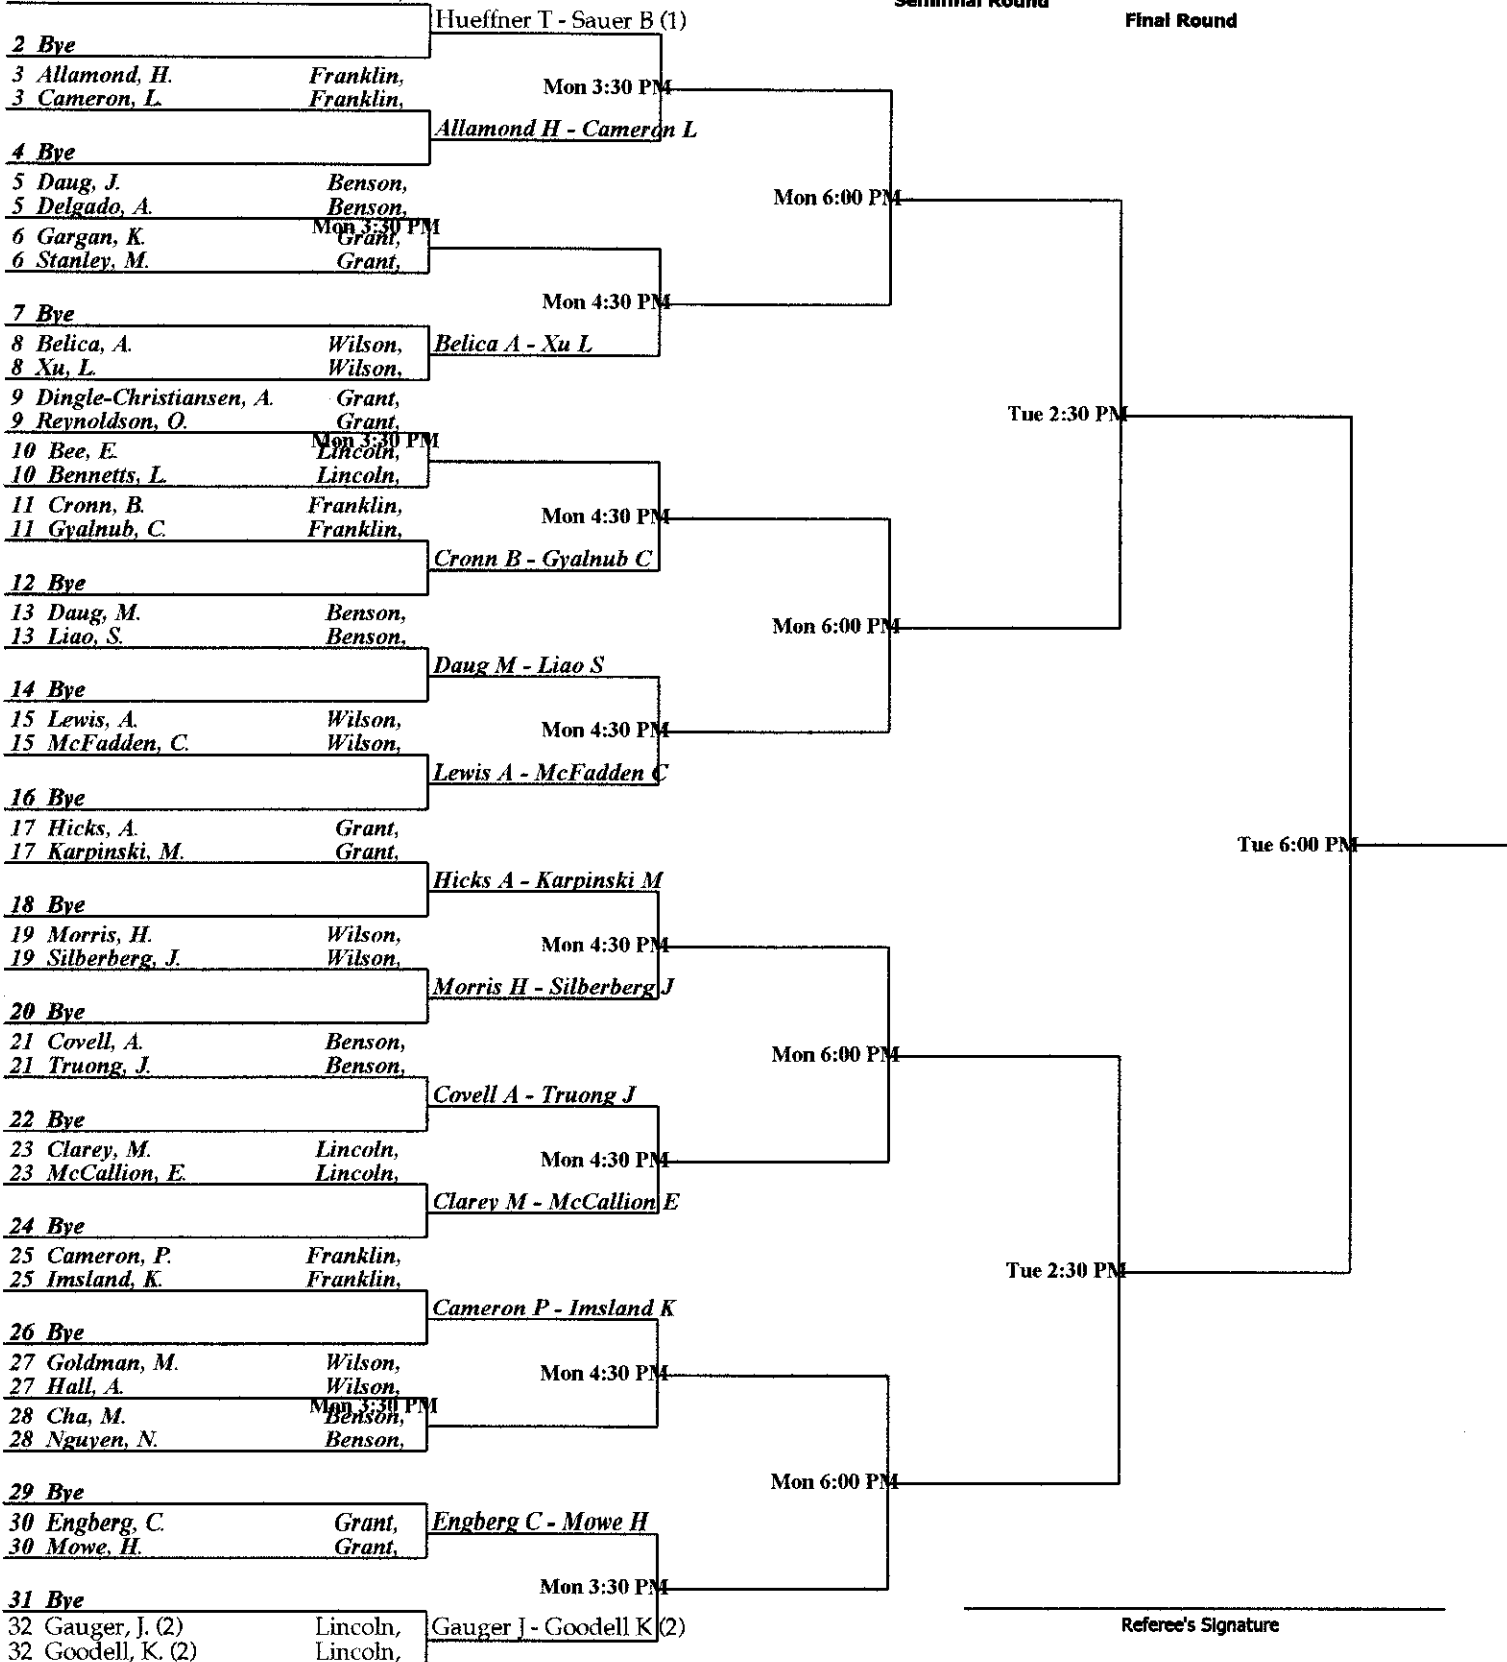

PIL 5A,6A Doubles

Girls' 6A Doubles

Round of 32

1 Hueffner, T. (1) Lincoln,
 1 Sauer, B. (1) Lincoln,

Round of 16

Quarterfinal Round

Semifinal Round

Final Round