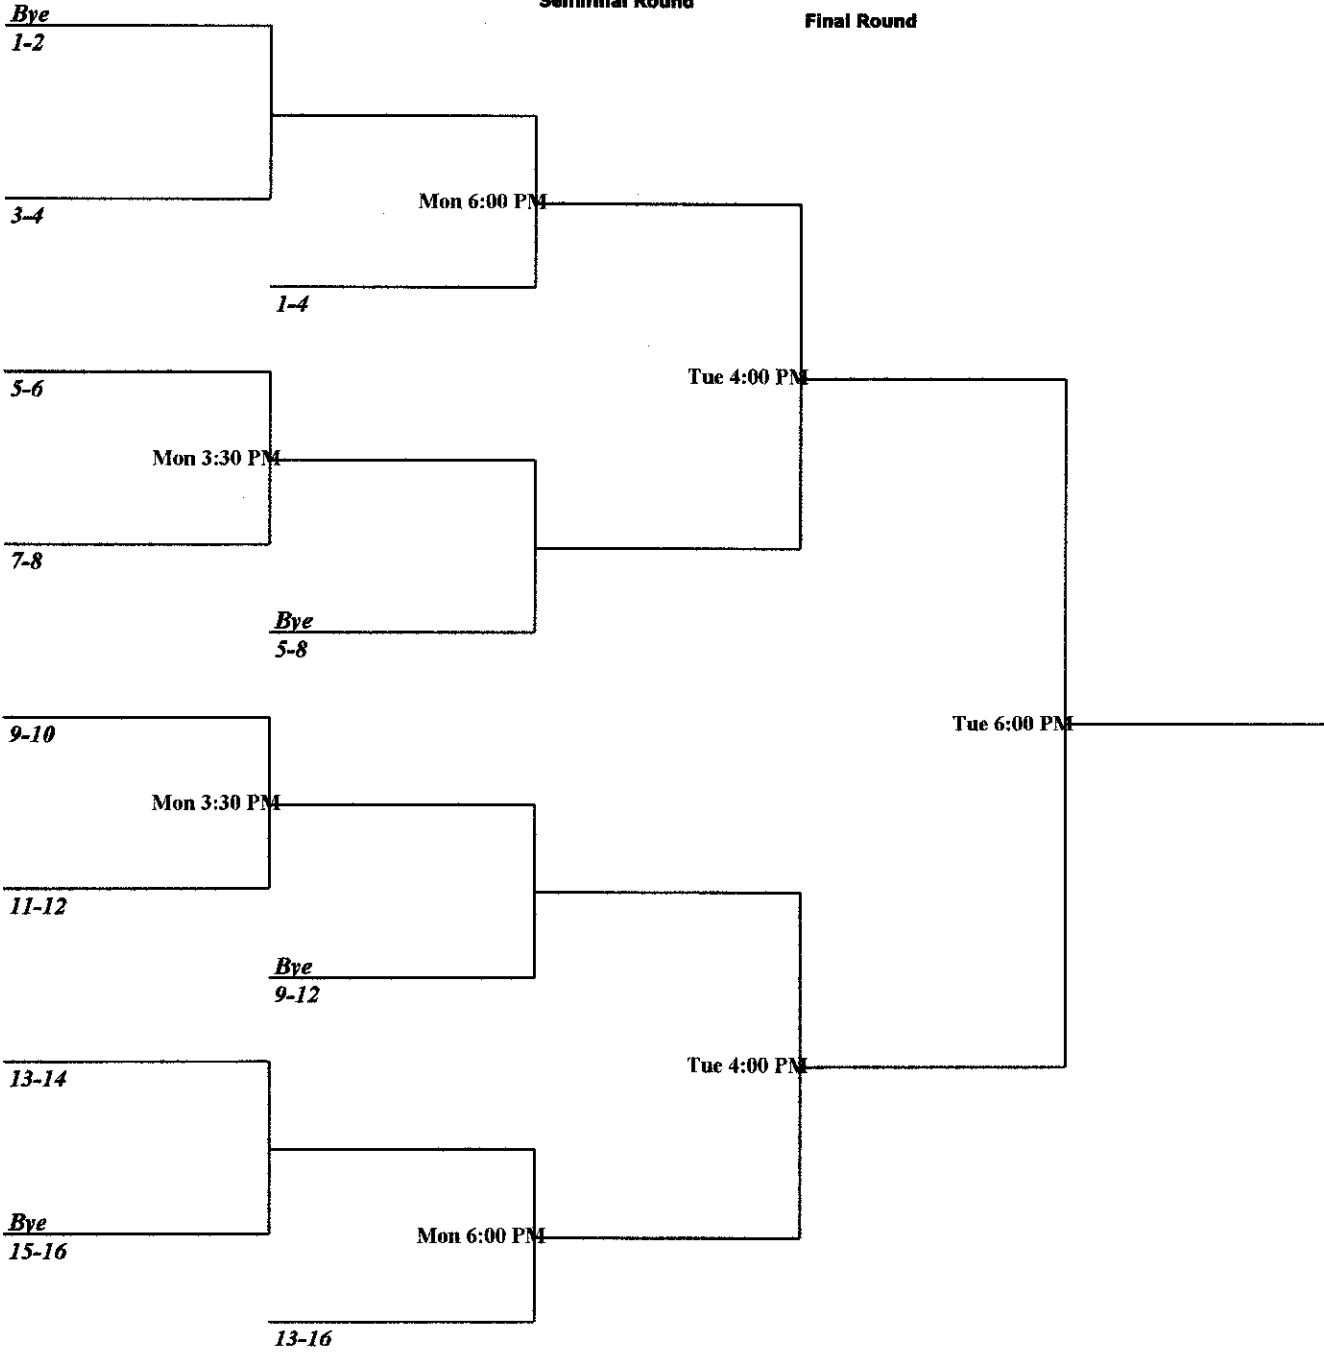

PIL 5A,6A Doubles

Girls 5A Doubles Consolation

First Round

Quarterfinal Round

Semifinal Round

Final Round

Referee's Signature